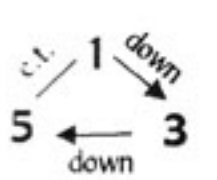

Chord Family: Triad

Cycle: 5

Scale: C major

Voicing Type: Close

Intervallic

Voice-Leading

5 — c.t.

3 ↘ 2nd

1 ↘ 2nd

Functional

Voice-Leading

5 — 1

3 ↘ 5

1 ↘ 3

	C	G	Dm	Am	Em	B°	F
Intervallic Voice-Leading	G → G	G → F	F → E	E → E	E → D	D → C	C →
	E → D	D → D	D → C	C → B	B → B	B → A	A →
	C → B	B → A	A → A	A → G	G → F	F → F	F →
Functional Voice-Leading	C → B	B → A	A → A	A → G	G → F	F → F	F →
	G → G	G → F	F → E	E → E	E → D	D → C	C →
	E → D	D → D	D → C	C → B	B → B	B → A	A →
	E → D	D → D	D → C	C → B	B → B	B → A	A →
	C → B	B → A	A → A	A → G	G → F	F → F	F →
	G → G	G → F	F → E	E → E	E → D	D → C	C →

Voicing Type: Spread

	E → D	D → D	D → C	C → B	B → B	B → A	A →
	G → G	G → F	F → E	E → E	E → D	D → C	C →
	C → B	B → A	A → A	A → G	G → F	F → F	F →
	G → G	G → F	F → E	E → E	E → D	D → C	C →
	C → B	B → A	A → A	A → G	G → F	F → F	F →
	E → D	D → D	D → C	C → B	B → B	B → A	A →
	C → B	B → A	A → A	A → G	G → F	F → F	F →
	E → D	D → D	D → C	C → B	B → B	B → A	A →
	G → G	G → F	F → E	E → E	E → D	D → C	C →